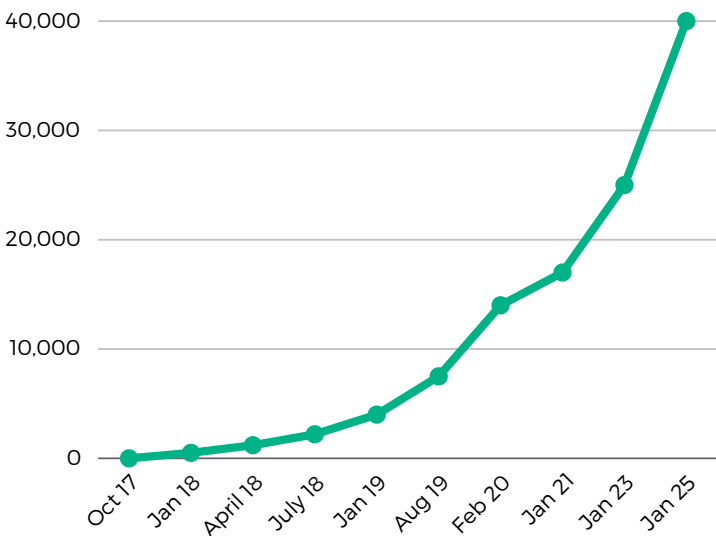

Member Growth

Current FilmLocal Members: