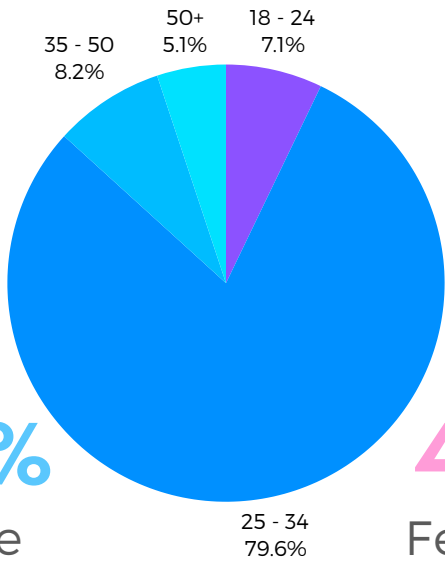

STATISTICS

Yearly page
views

Yearly
unique visitors

Email
subscribers

SOCIAL MEDIA FOLLOWING

150K+
FOLLOWERS

6M MONTHLY
IMPRESSIONS

Source: Later Analytics

CONTACT US

Paige App
partner@filmlocal.com
www.filmlocal.com

Age Range

59%

Male

41%

Female

Email Stats