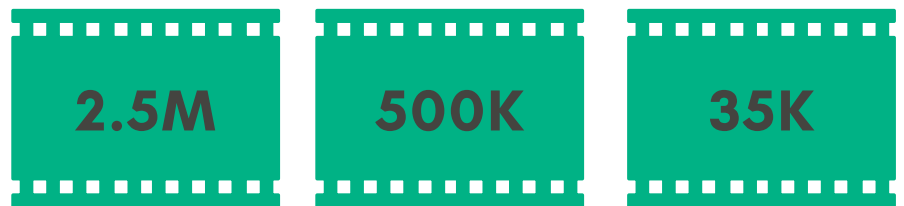

Yearly page
views

Yearly
unique visitors

Email
subscribers

SOCIAL MEDIA FOLLOWING

150K+
FOLLOWERS

6M MONTHLY
IMPRESSIONS

Source: Later Analytics

CONTACT US

Paige App
partner@filmlocal.com
www.filmlocal.com